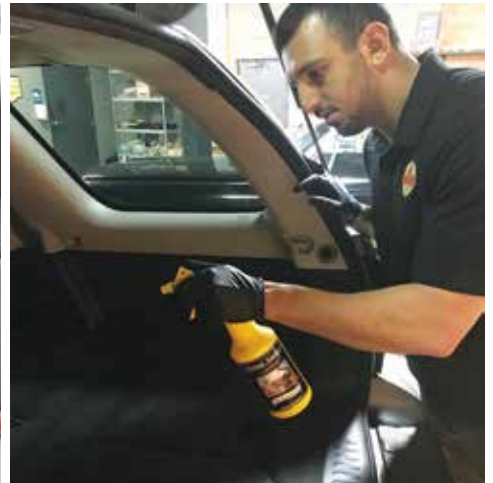

TOOLS

**All the tools
you'll need
for your detail shop!**

**Everything you need to give your car the
professional care it deserves!**

**Simoniz offers the highest quality tools and accessories
you need for your professional detail shop.**